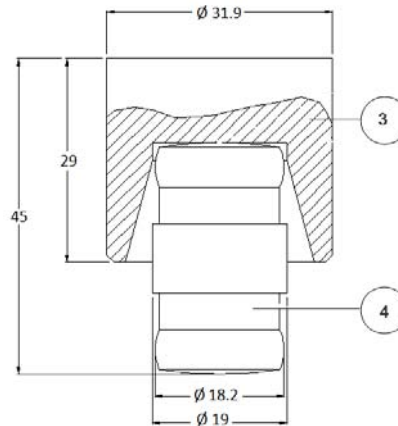

**BM24403-0.25/1t**

**BM24403-2/5t**

**BM24403-10/13t**

Capacity	0.25t – 1t	2t – 5t	10t – 13t
Model number	BM-24-401-Z2	BM-24-402-Z2	BM-24-403-Z3
Part number	2240011	2240021	2240031