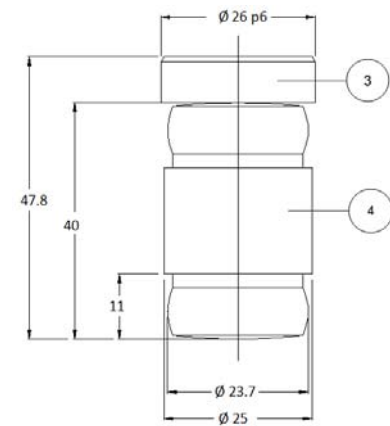

**BM24403-0.25/1t**

**BM24403-2/5t**

**BM24403-10/13t**

Capacity	0.25t – 1t	2t – 5t	10t – 13t
Model number	BM-24-401-Z2	BM-24-402-Z2	BM-24-403-Z3
Part number	2240011	2240021	2240031